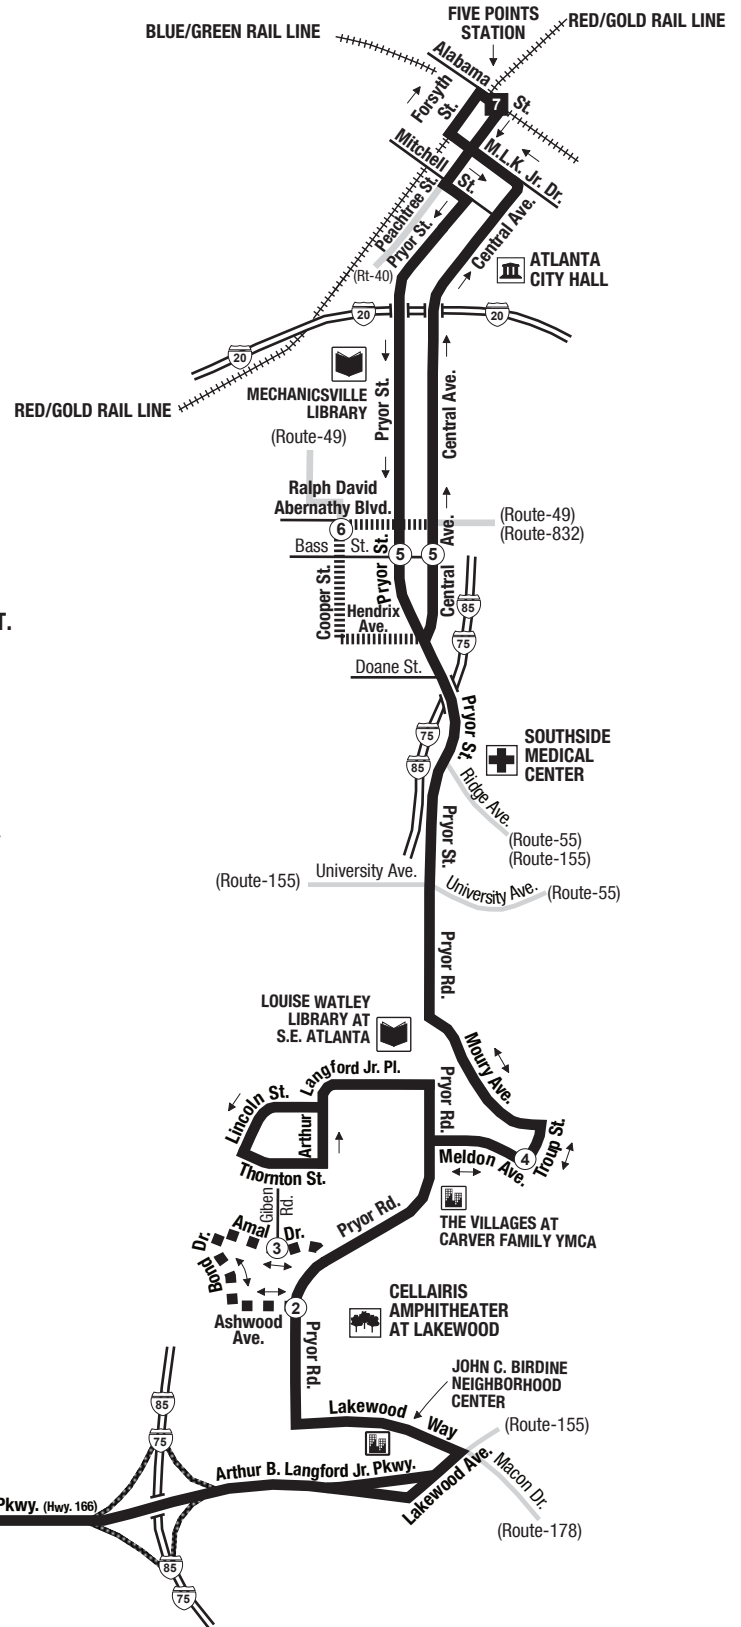

**Routes intersecting at Five Points Station:  
Rutas intersectando en la Estación Five Points:**

- 3-Martin Luther King, Jr. Drive/Auburn Avenue
- 21-Memorial Drive
- 26-Marietta Street/Perry Boulevard
- 40-Peachtree Street/Downtown
- 42-Pryor Road
- 49-McDonough Boulevard
- 55-Jonesboro Road
- 186-Rainbow Drive/South Dekalb
- 813-Atlanta University Center
- 816-North Highland Avenue
- CobbLinc

**INTERSECTING ROUTES  
Rutas Intersectando**

———— THESE TRIPS OPERATE VIA COOPER STREET.  
Viajes con servicios hacia Cooper Street.

■ ■ ■ SERVICE OPERATES WEEKDAY ONLY.  
These trips operate via Amal Drive. No service provided on Amal Drive, Bond Drive and Ashwood Avenue after 8:00 p.m.

Servicio días de semanas solamente. Viajes con servicios hacia Amal Drive. Después de la 8:00 p.m., no hay servicio en las calles Amal Drive, Bond Drive y Ashwood Avenue.

**Routes intersecting at Lakewood/Ft. McPherson Station:  
Rutas intersectando en la Estación Lakewood/Ft. McPherson:**

- 42-Pryor Road
- 178-Empire Boulevard/Southside Industrial Park
- 183-Greenbriar
- 191-Riverdale/ATL International Terminal
- 194-Conley Road/Mt. Zion